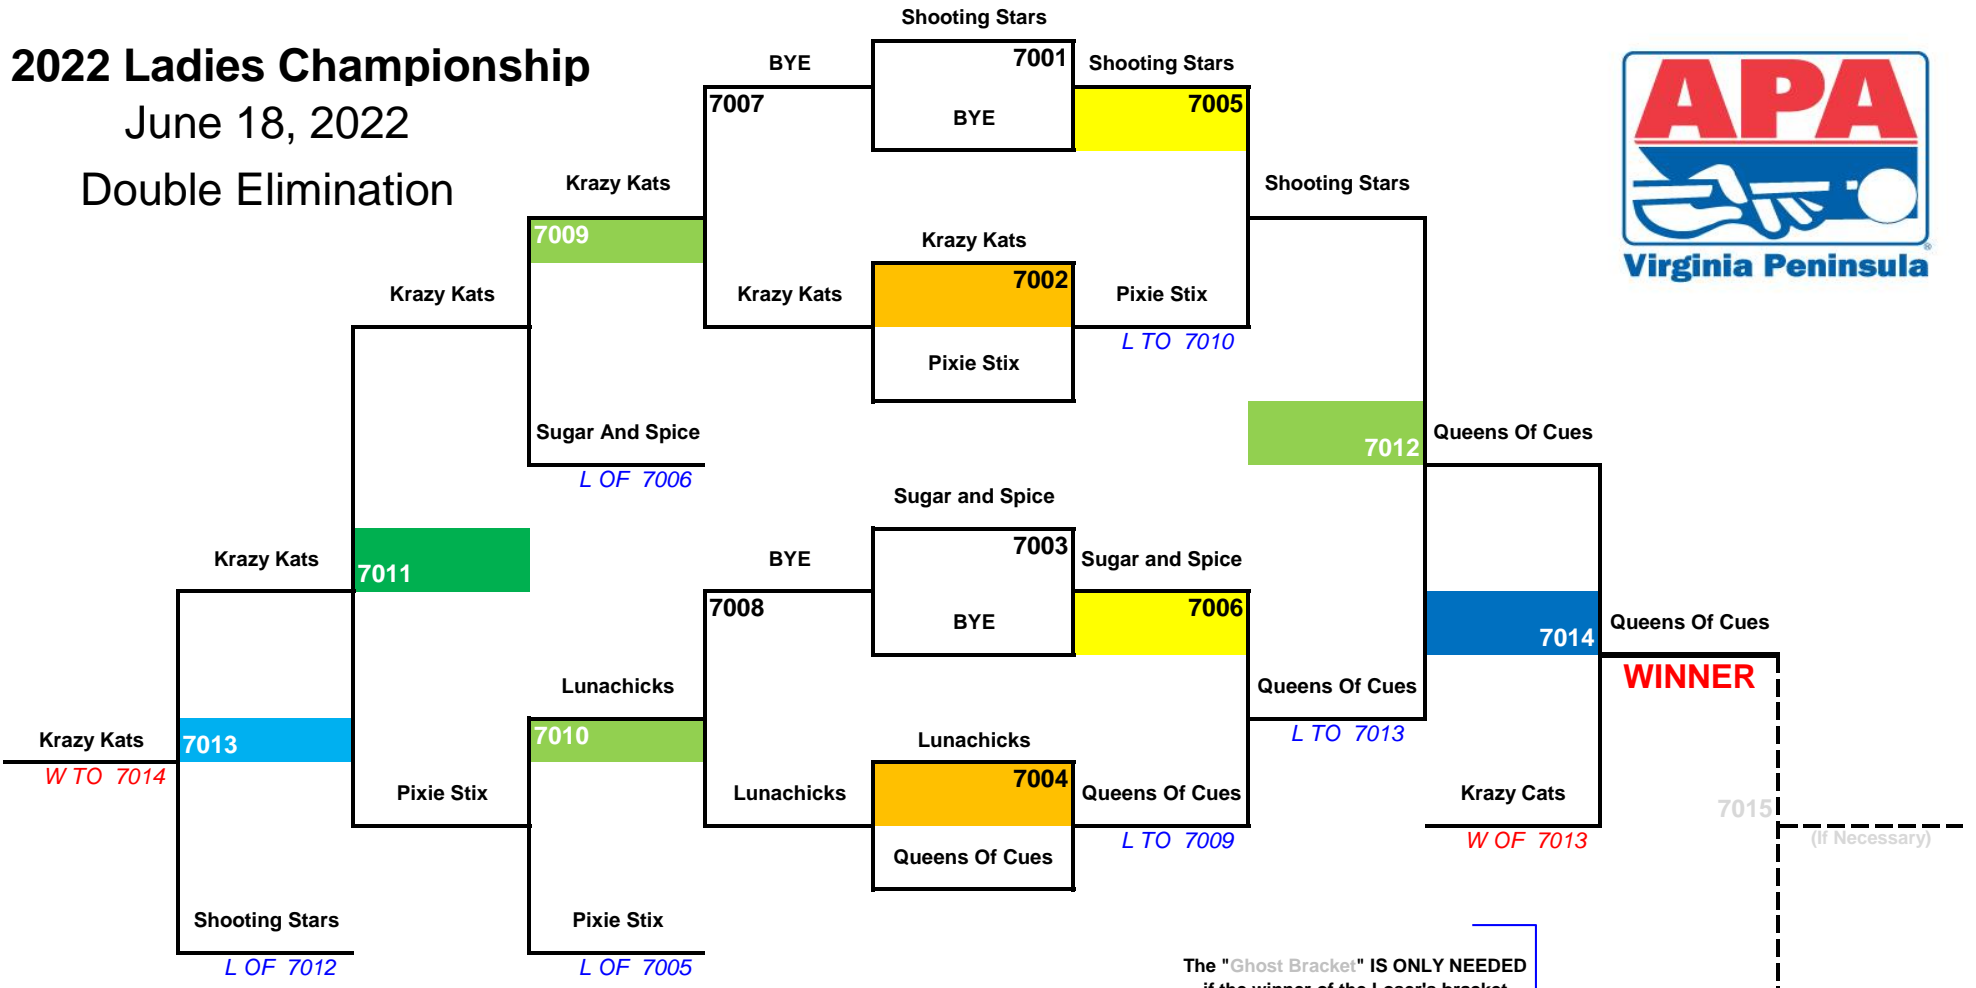

# 2022 Ladies Championship

June 18, 2022

Double Elimination

The "Ghost Bracket" IS ONLY NEEDED if the winner of the Loser's bracket beats the winner of the Winner's bracket in match 14. Thus causing a final match to be played.

**Double Elimination: 8-1**