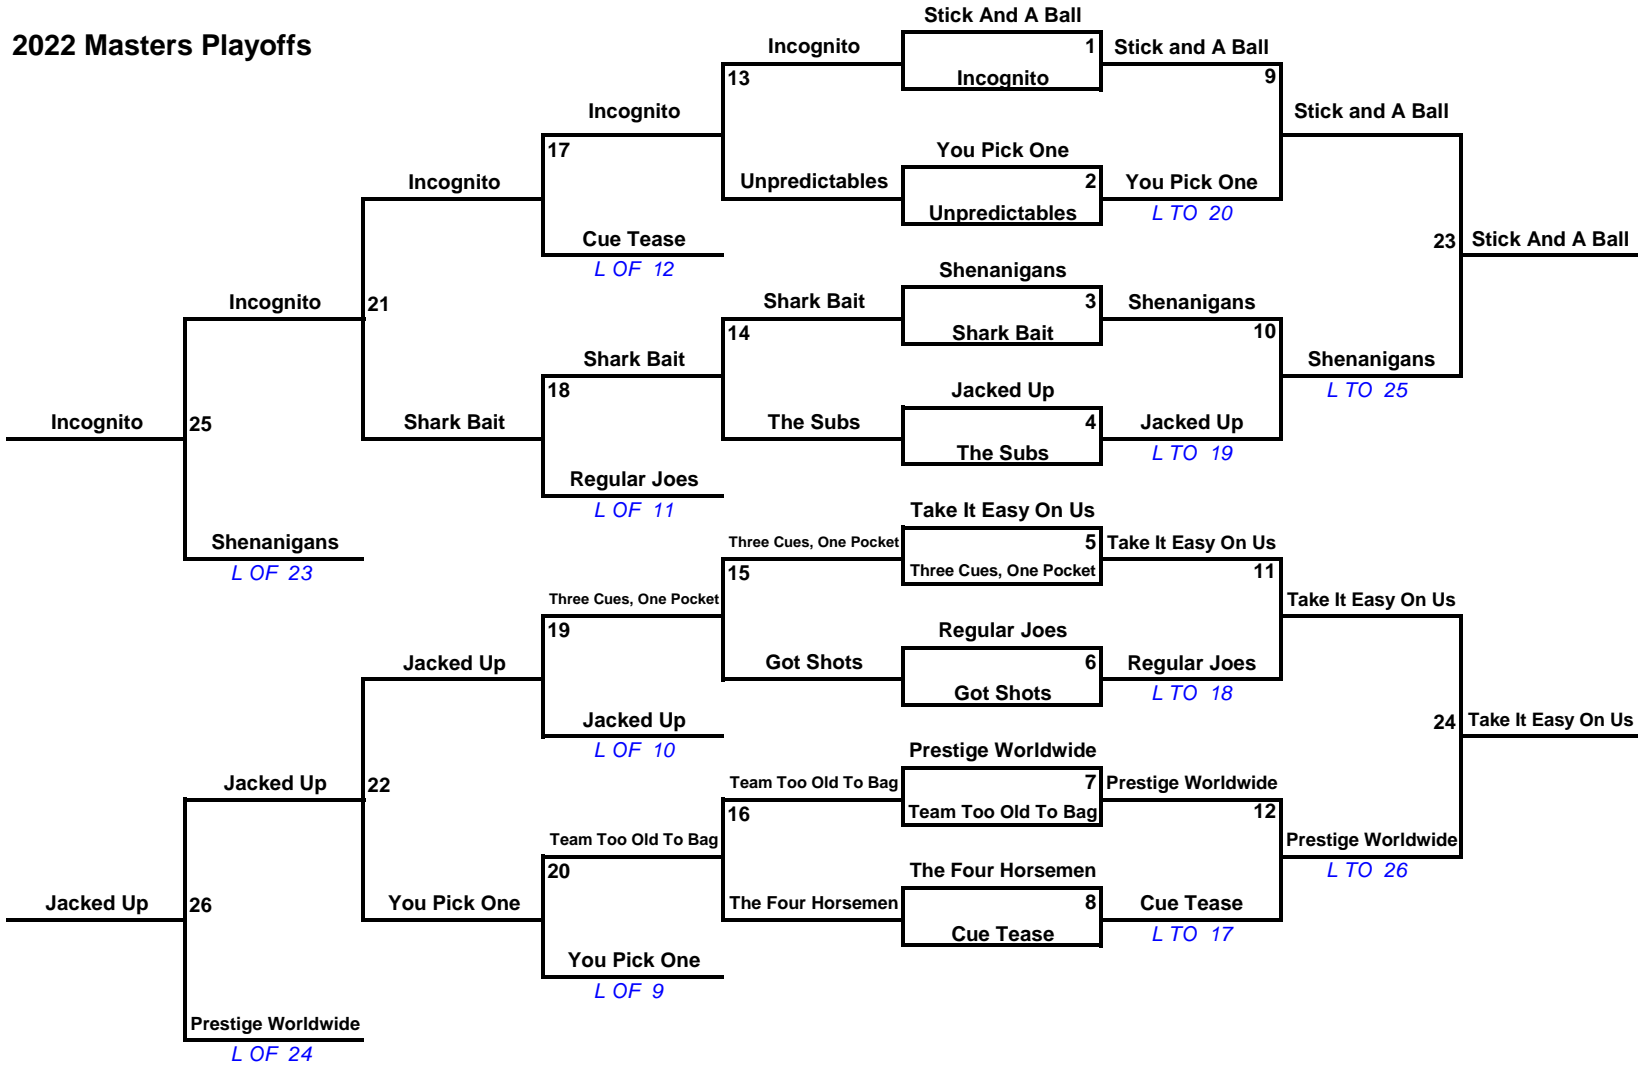

2022 Masters Playoffs

**Double Elimination: 16-4**